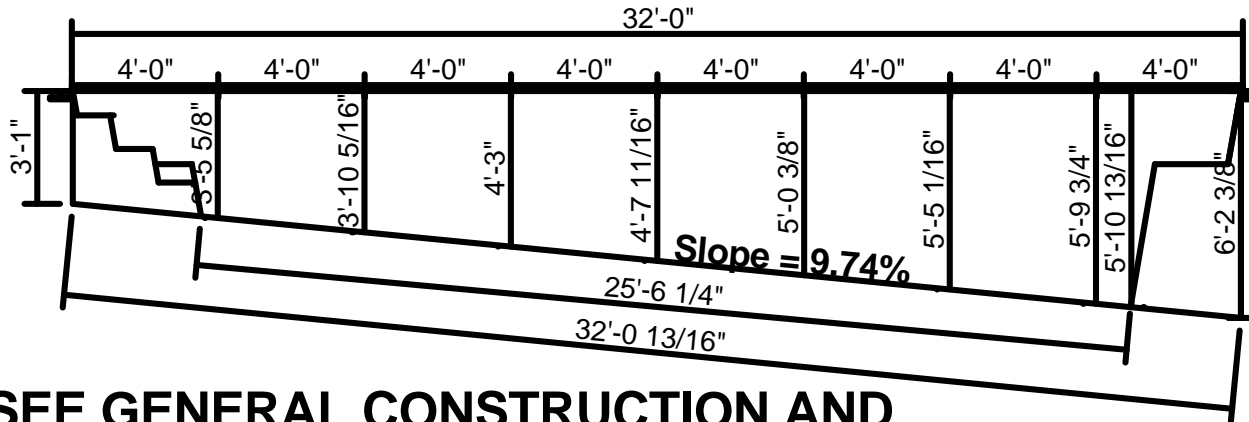

THURSDAY POOLS.

Titus 1433 Depth: 3' 5" to 5' 10"

PLEASE SEE GENERAL CONSTRUCTION AND RECOMMENDED INSTALLATION NOTES

SPECIFICATIONS:
 volume: 12,000 gal (est)
 Weight: 2,400 lbs (est)
 Area: 385 sq.ft. (est)
 Perimeter: 87' (est)
 SCALE: