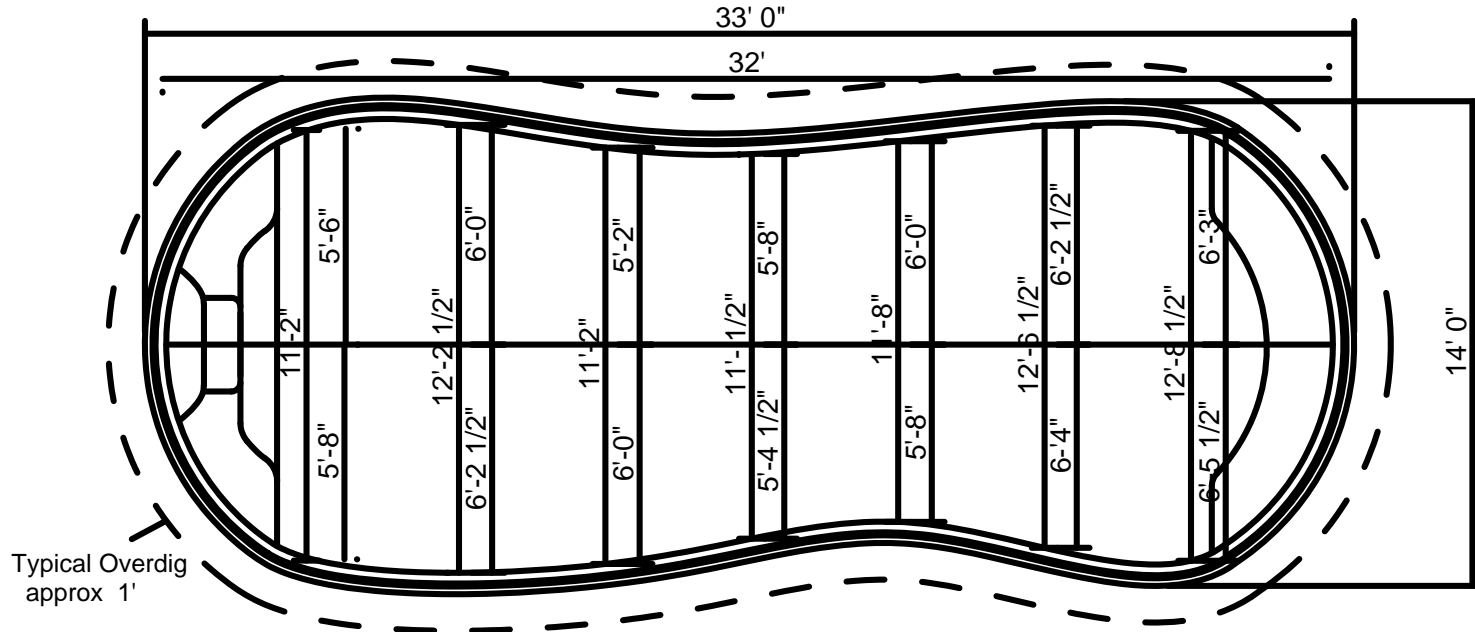

THURSDAY POOLS.

Titus 1433 Depth: 3' 5" to 5' 10"

PLEASE SEE GENERAL CONSTRUCTION AND RECOMMENDED INSTALLATION NOTES

SPECIFICATIONS:
 volume: 12,000 gal (est)
 Weight: 2,400 lbs (est)
 Area: 385 sq.ft. (est)
 Perimeter: 87' (est)
 SCALE: