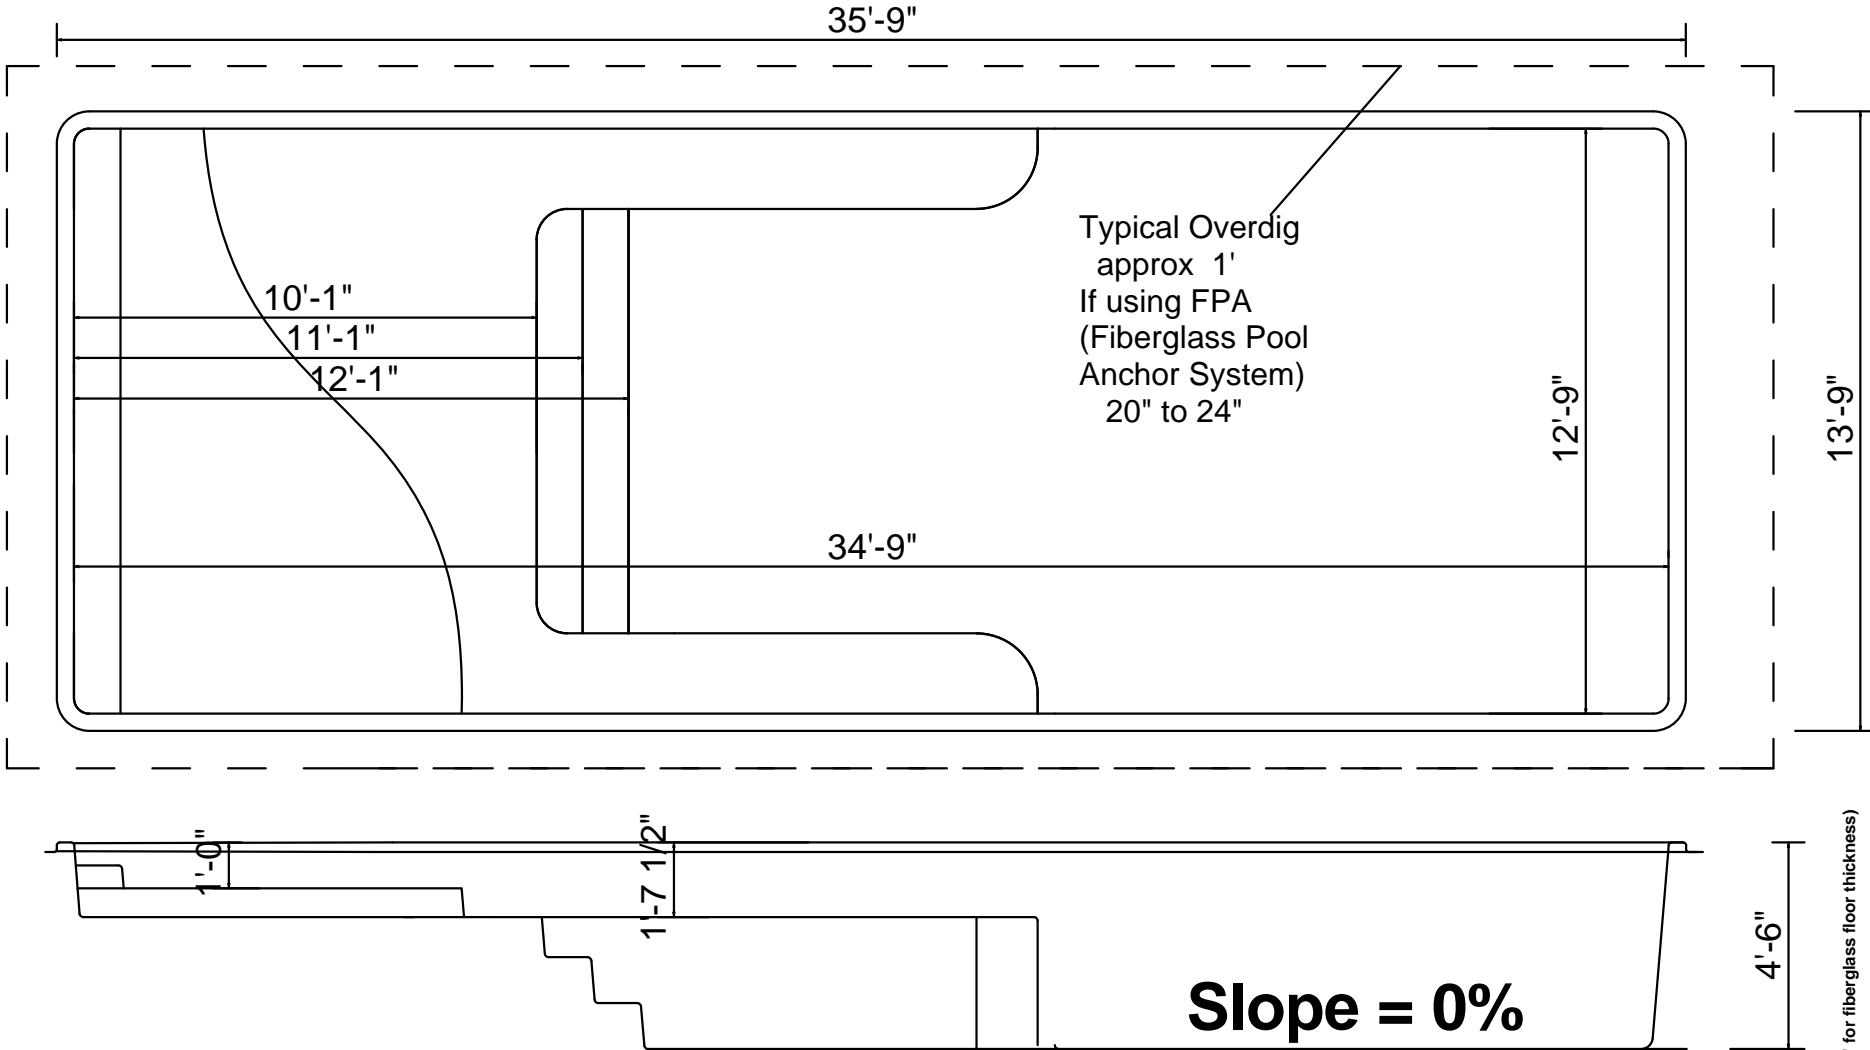

THURSDAY POOLS®

Little Bob LX 13.5 x 35.5

Depth: 4' - 6"

PLEASE SEE GENERAL CONSTRUCTION AND RECOMMENDED INSTALLATION NOTES

General Tolerance +/- 1/2"

SPECIFICATIONS:
 Volume: 9,600 gal (est)
 Weight: 2,800 lbs (est)
 Area: 490 sq. ft. (est)
SCALE:

To be filled out by Pool Dealer
POOL NAME: Little Bob LX 13.5 35.5
OWNER:
ADDRESS:
POOL DEALER:

To be filled out by Thursday Pools, LLC
Date: 7/25/17
Job No.:
File No.:
Sheet No.: D8
 Revision No. 01