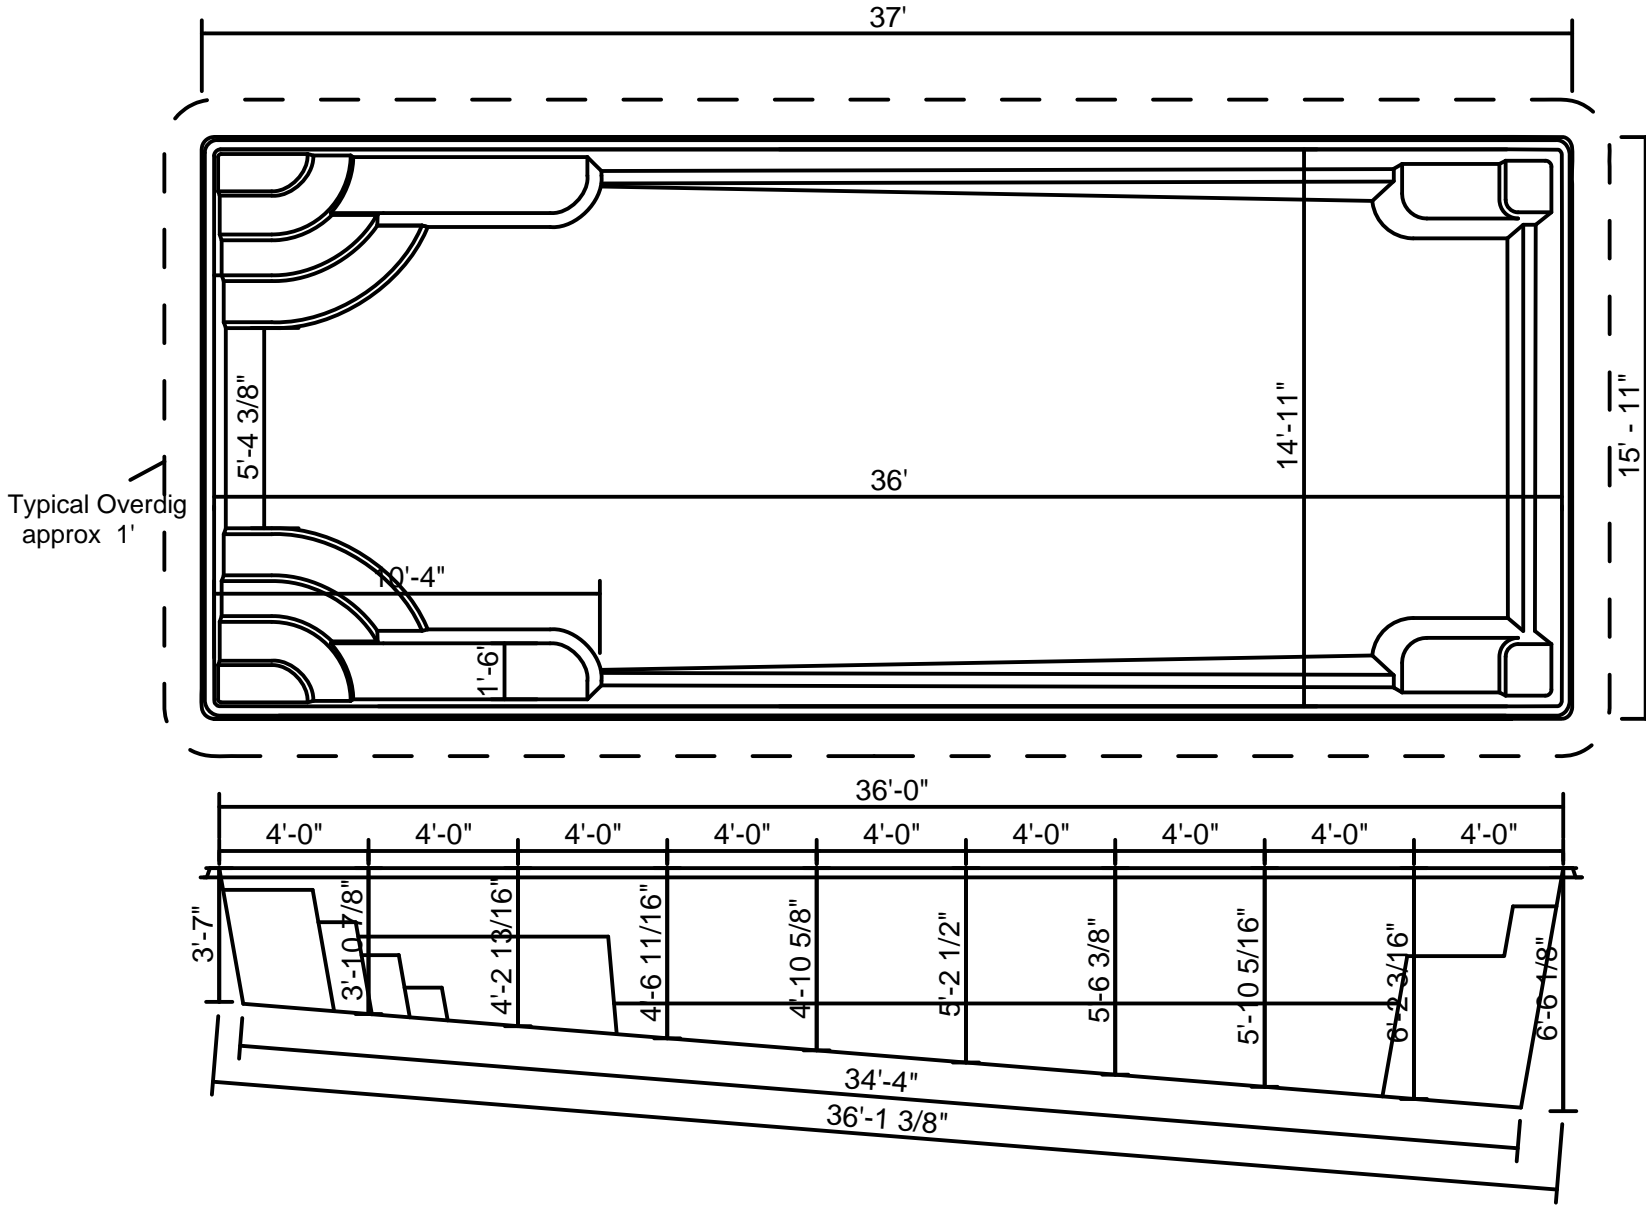

THURSDAY POOLS®

Goliath 1637

Depth: 3' - 8" to 6' - 4"

SPECIFICATIONS:
 Volume: 14,500 gal (est)
 Weight: 3,620 lbs (est)
 Area: 538 sq. ft. (est)
 Perimeter: 102' (est)

CONTROL

Designed By:	Created By:	Checked By:
D.C.	TP	BK

NON DIVING POOL

To be filled out by Pool Dealer

OWNER: **Goliath 1637**

ADDRESS:

POOL DEALER:

To be filled out by Thursday Pools LLC

Date: 9/25/13

Job No.:

File No.:

Sheet No: **D8**

Revision No. 01

(Add approx 1/4" for fiberglass floor thickness)